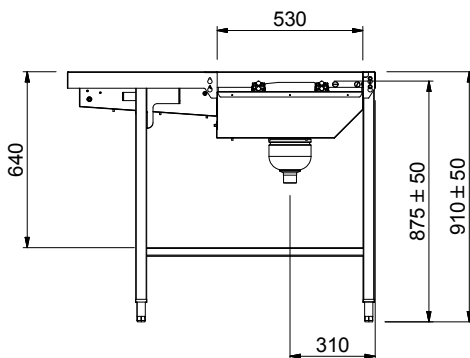

Short Form Specification

Item No. _____

Constructed in 304 AISI stainless steel. Basin with sloping bottom, drain with double strainer baskets. Rack-guides inclined towards the sorting side. The unit must be completed with a drive unit to obtain motorized rack movement with variable speed. Emergency stop button included in drive unit. Twin reinforced PU cords, Ø 15mm.. Square 40x40mm square legs on height-adjustable feet. Designed for 500x500mm dishwashing baskets. Attachment to the drive unit or to cord conveyors on the right side. Basket feed direction: from left to right

Construction

- Thick welded flanges for sturdy connection between the units.
- All surfaces smooth with polished finish.
- Sloping bottom of the table grants a smooth and rapid drainage.
- Motor unit located inside a stainless steel box.
- Stainless steel strainer baskets easy to remove.
- Rack-guides inclined towards the basin.
- Double filter strainer installed on both sides allow the access from both directions.
- Constructed in AISI 304 stainless steel with square 40x40mm legs.

APPROVAL: _____

Front

Side

D = Drain

Top

Key Information:
External dimensions, Width:

865469 (HSAS3LR)	1620 mm
865473 (HSAS3RL)	1620 mm
865472 (HSASPT3LR)	1620 mm
865476 (HSASPT3RL)	1620 mm
865470 (HSAS4LR)	2130 mm
865474 (HSAS4RL)	2130 mm
865471 (HSAS5LR)	2640 mm
865475 (HSAS5RL)	2640 mm
863225 (HSAS6LR)	3150 mm
863226 (HSAS6RL)	3150 mm

External dimensions, Depth:

1110 mm

External dimensions, Height:

910 mm

Net weight:

865469 (HSAS3LR)	55 kg
865473 (HSAS3RL)	55 kg
865472 (HSASPT3LR)	55 kg
865476 (HSASPT3RL)	55 kg
865470 (HSAS4LR)	65 kg
865474 (HSAS4RL)	65 kg
865471 (HSAS5LR)	75 kg
865475 (HSAS5RL)	75 kg
863225 (HSAS6LR)	85 kg
863226 (HSAS6RL)	85 kg