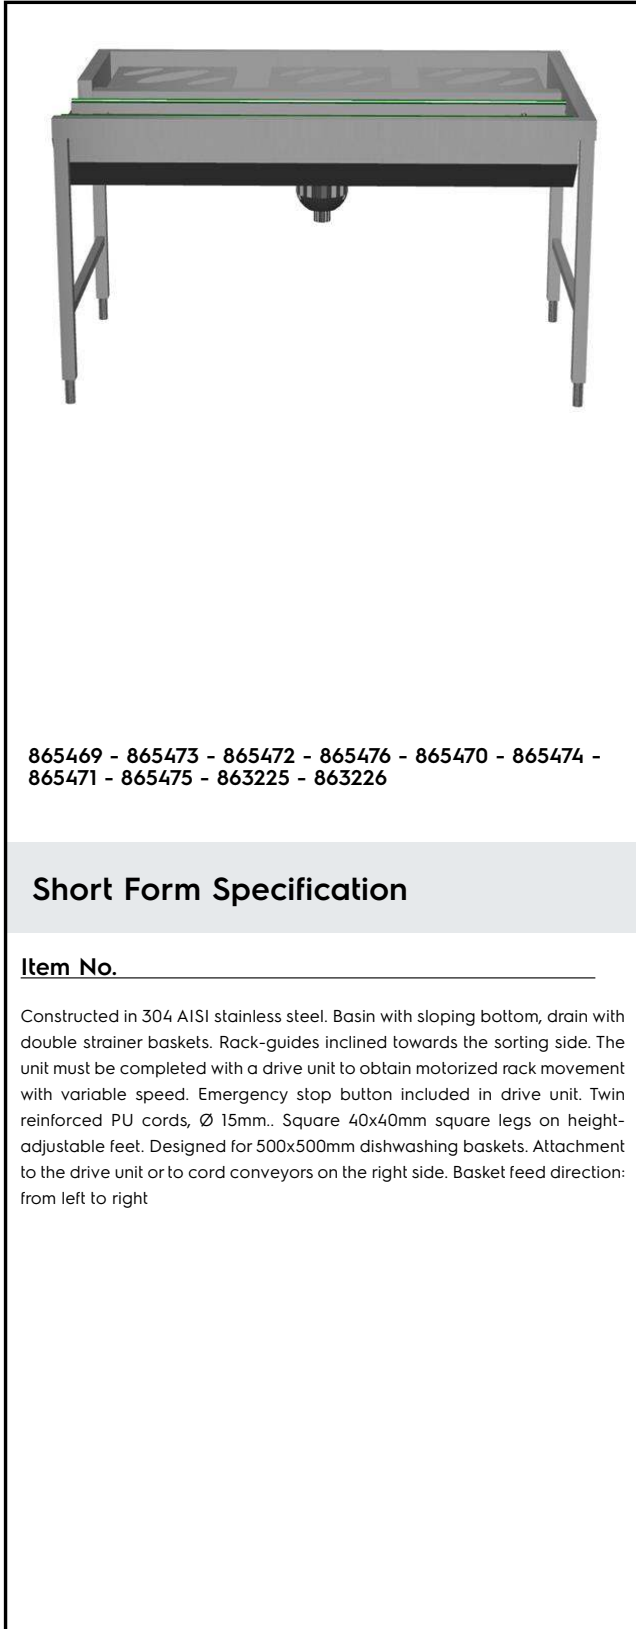

Handling System for Dishwasher Automatic sorting tables

ITEM # _____

MODEL # _____

NAME # _____

SIS # _____

AIA # _____

865469 - 865473 - 865472 - 865476 - 865470 - 865474 -
865471 - 865475 - 863225 - 863226

Short Form Specification

Item No. _____

Constructed in 304 AISI stainless steel. Basin with sloping bottom, drain with double strainer baskets. Rack-guides inclined towards the sorting side. The unit must be completed with a drive unit to obtain motorized rack movement with variable speed. Emergency stop button included in drive unit. Twin reinforced PU cords, Ø 15mm.. Square 40x40mm square legs on height-adjustable feet. Designed for 500x500mm dishwashing baskets. Attachment to the drive unit or to cord conveyors on the right side. Basket feed direction: from left to right

Main Features

- Designed to transport 500x500 mm dishwashing baskets.
- Connected to a rack conveyor.
- "Key holes" and "snap on" system reduces the number of screws needed for fast and easy installation.
- Stacking tables for 7 and 8 baskets on request.
- Optional extras: basin wash nozzles for cleaning the basin.
- Cord system generates smooth basket movement and improves hygiene.
- Drive Unit can sustain up to 10 m; for longer distances Central Units are needed.
- The motorless stacking table is an integrated part of the basket transportation system which consists of stacking tables, 90 and 45 degrees curves, straight units and drive unit.

Construction

- Thick welded flanges for sturdy connection between the units.
- All surfaces smooth with polished finish.
- Sloping bottom of the table grants a smooth and rapid drainage.
- Motor unit located inside a stainless steel box.
- Stainless steel strainer baskets easy to remove.
- Rack-guides inclined towards the basin.
- Double filter strainer installed on both sides allow the access from both directions.
- Constructed in AISI 304 stainless steel with square 40x40mm legs.