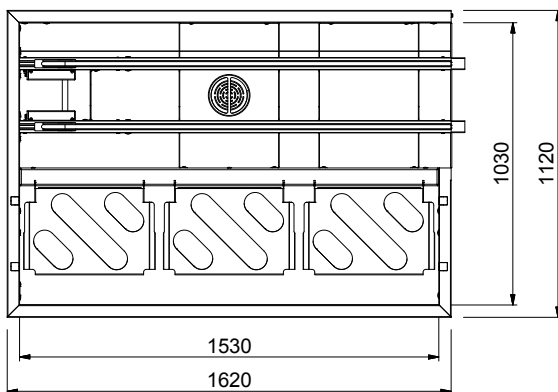

Short Form Specification

Item No. _____

Constructed in 304 AISI stainless steel. Basin with sloping bottom, drain with double strainer baskets. Rack-guides inclined towards the sorting side. The unit must be completed with a drive unit to obtain motorized rack movement with variable speed. Emergency stop button included in drive unit. Twin reinforced PU cords, Ø 15mm.. Square 40x40mm square legs on height-adjustable feet. Designed for 500x500mm dishwashing baskets. Attachment to the drive unit or to cord conveyors on the right side. Basket feed direction: from left to right

Construction

- Thick welded flanges for sturdy connection between the units.
- All surfaces smooth with polished finish.
- Sloping bottom of the table grants a smooth and rapid drainage.
- Motor unit located inside a stainless steel box.
- Stainless steel strainer baskets easy to remove.
- Rack-guides inclined towards the basin.
- Double filter strainer installed on both sides allow the access from both directions.
- Constructed in AISI 304 stainless steel with square 40x40mm legs.

APPROVAL: _____

Front

Side

D = Drain

Top

Key Information:
External dimensions, Width:

865469 (HSAS3LR)	1620 mm
865473 (HSAS3RL)	1620 mm
865472 (HSASPT3LR)	1620 mm
865476 (HSASPT3RL)	1620 mm
865470 (HSAS4LR)	2130 mm
865474 (HSAS4RL)	2130 mm
865471 (HSAS5LR)	2640 mm
865475 (HSAS5RL)	2640 mm
863225 (HSAS6LR)	3150 mm
863226 (HSAS6RL)	3150 mm

External dimensions, Depth:

1110 mm

External dimensions, Height:

910 mm

Net weight:

865469 (HSAS3LR)	55 kg
865473 (HSAS3RL)	55 kg
865472 (HSASPT3LR)	55 kg
865476 (HSASPT3RL)	55 kg
865470 (HSAS4LR)	65 kg
865474 (HSAS4RL)	65 kg
865471 (HSAS5LR)	75 kg
865475 (HSAS5RL)	75 kg
863225 (HSAS6LR)	85 kg
863226 (HSAS6RL)	85 kg