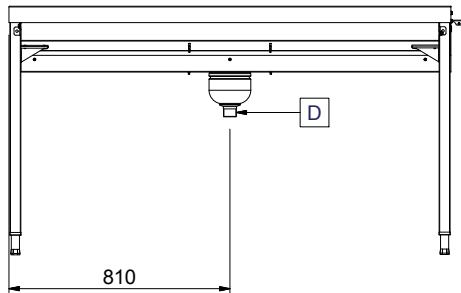

Front

D = Drain

Key Information:

External dimensions, Width:

865469 (HSAS3LR)	1620 mm
865473 (HSAS3RL)	1620 mm
865472 (HSASPT3LR)	1620 mm
865476 (HSASPT3RL)	1620 mm
865470 (HSAS4LR)	2130 mm
865474 (HSAS4RL)	2130 mm
865471 (HSAS5LR)	2640 mm
865475 (HSAS5RL)	2640 mm
863225 (HSAS6LR)	3150 mm
863226 (HSAS6RL)	3150 mm

External dimensions, Depth:

1110 mm

External dimensions, Height:

910 mm

Net weight:

865469 (HSAS3LR)	55 kg
865473 (HSAS3RL)	55 kg
865472 (HSASPT3LR)	55 kg
865476 (HSASPT3RL)	55 kg
865470 (HSAS4LR)	65 kg
865474 (HSAS4RL)	65 kg
865471 (HSAS5LR)	75 kg
865475 (HSAS5RL)	75 kg
863225 (HSAS6LR)	85 kg
863226 (HSAS6RL)	85 kg

Height adjustment:

50/50 mm

Basin material:

865469 (HSAS3LR)	Stainless Steel AISI 304 - EN 1.4301
865473 (HSAS3RL)	Stainless Steel AISI 304 - EN 1.4301
865472 (HSASPT3LR)	Stainless Steel AISI 304 - EN 1.4301
865476 (HSASPT3RL)	Stainless Steel AISI 304 - EN 1.4301
865470 (HSAS4LR)	Stainless Steel AISI 304 - EN 1.4301
865474 (HSAS4RL)	Stainless Steel AISI 304 - EN 1.4301
865471 (HSAS5LR)	Stainless Steel AISI 304 - EN 1.4301
865475 (HSAS5RL)	Stainless Steel AISI 304 - EN 1.4301
863225 (HSAS6LR)	304 AISI
863226 (HSAS6RL)	304 AISI